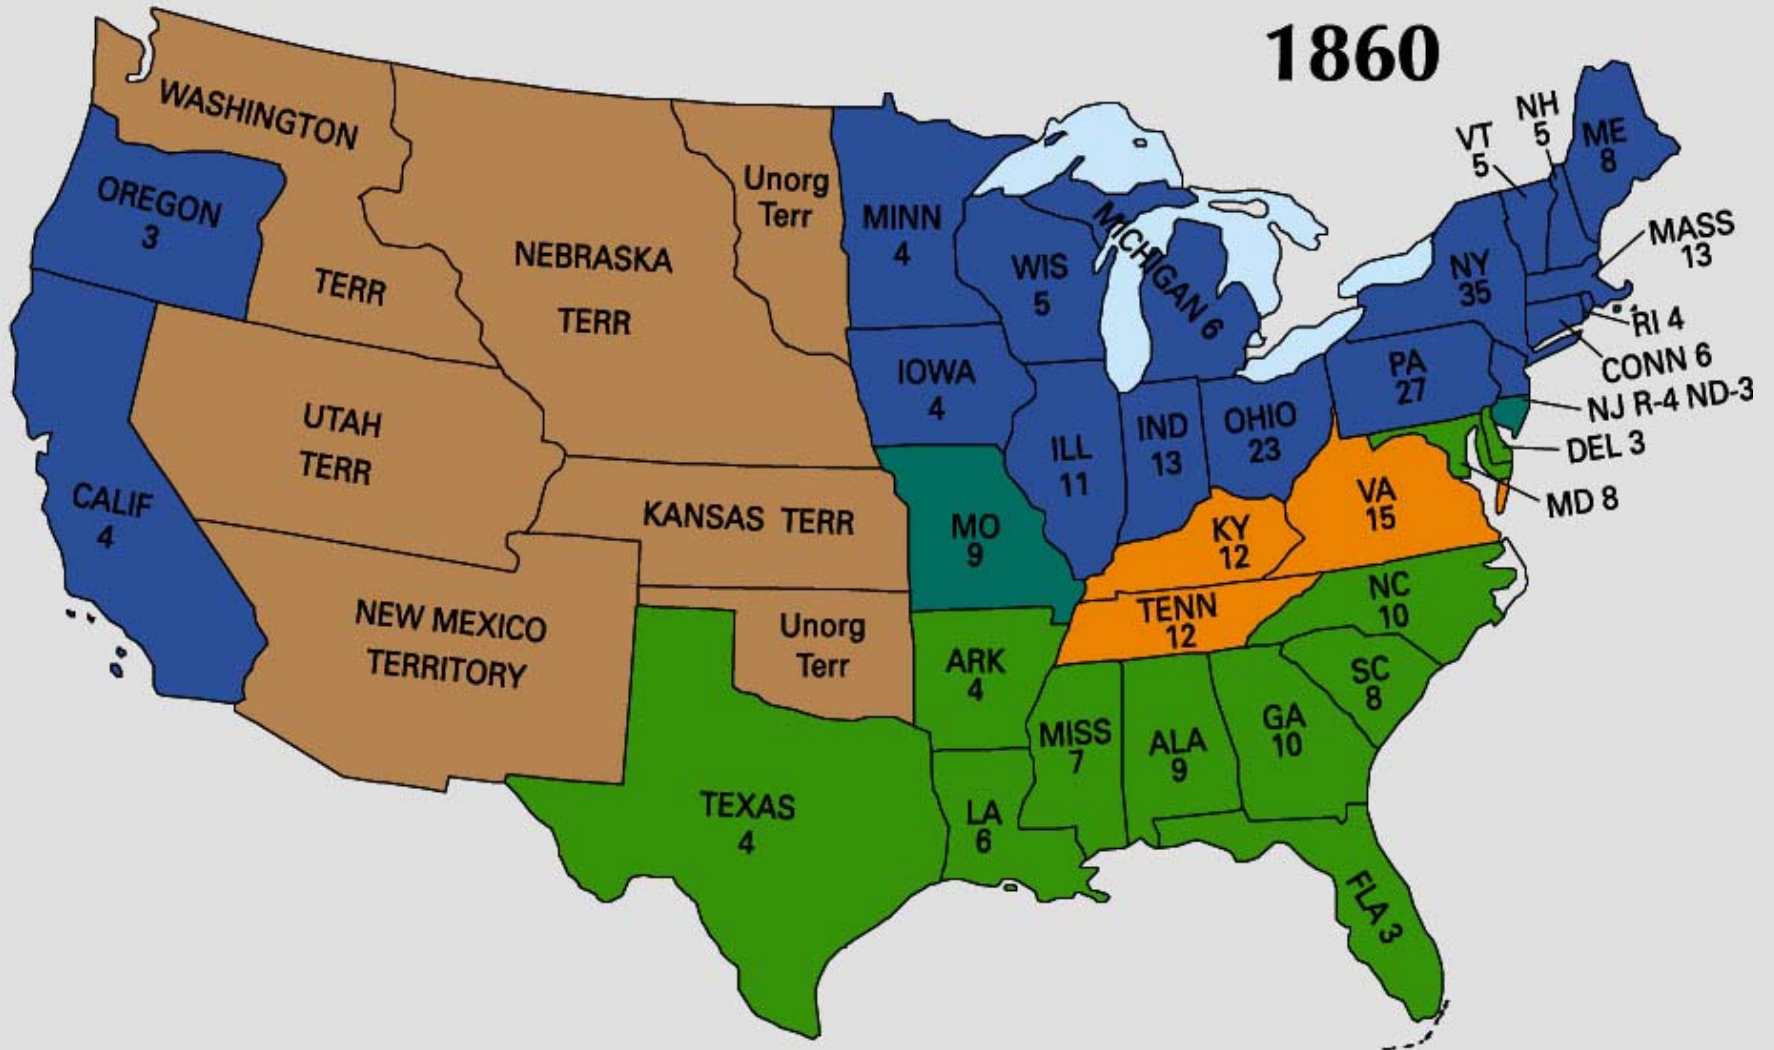

1860

- Republican (Lincoln)**
- Southern Democratic (Breckinridge)**
- Constitutional Union (Bell)**
- Northern Democratic (Douglas)**

**ELECTORAL VOTE
TOTAL: 303**

**POPULAR VOTE
TOTAL: 4,680,193**