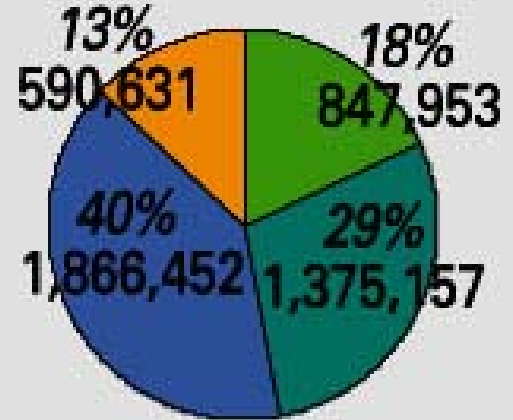

1860

- Republican (Lincoln)**
- Southern Democratic (Breckinridge)**
- Constitutional Union (Bell)**
- Northern Democratic (Douglas)**

**ELECTORAL VOTE
TOTAL: 303**

**POPULAR VOTE
TOTAL: 4,680,193**