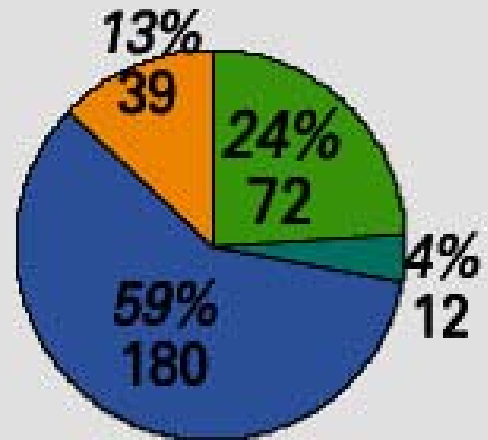

1860

- Republican (Lincoln)**
- Southern Democratic (Breckinridge)**
- Constitutional Union (Bell)**
- Northern Democratic (Douglas)**

**ELECTORAL VOTE
TOTAL: 303**

**POPULAR VOTE
TOTAL: 4,680,193**